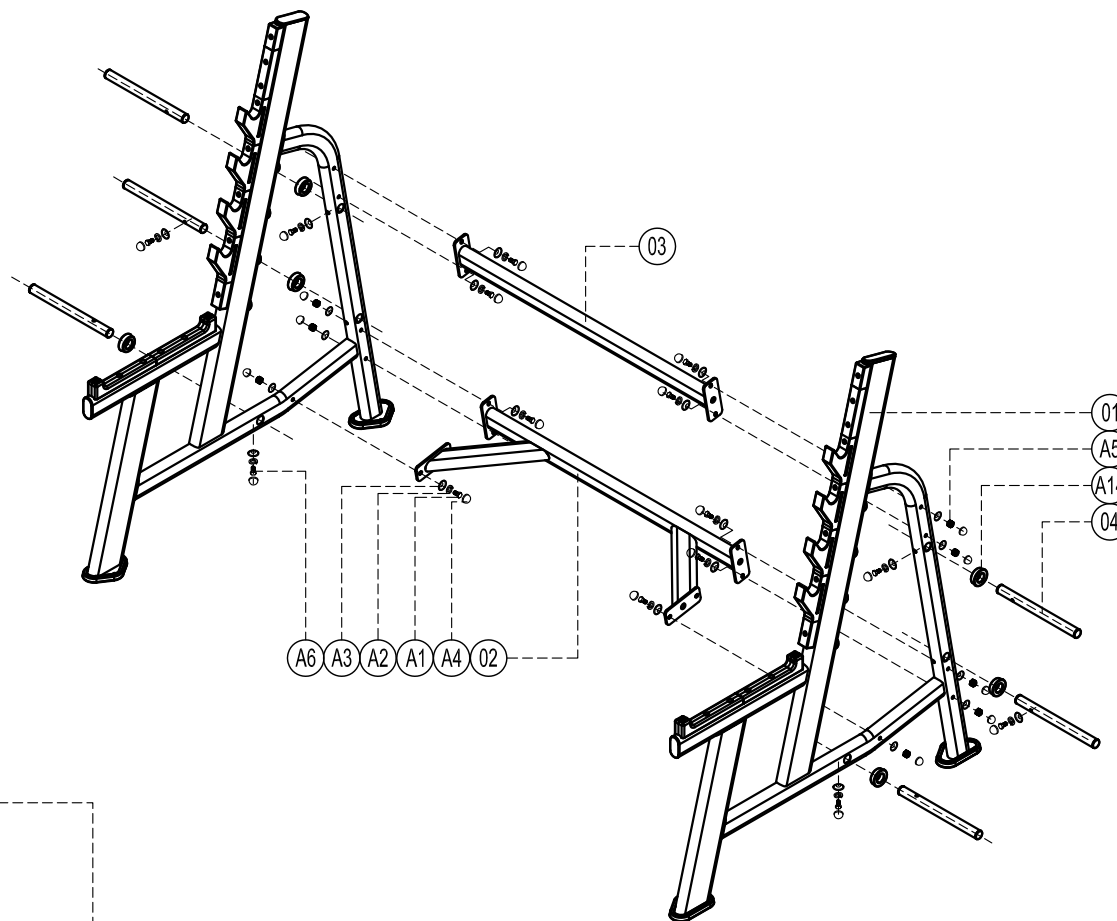

Exploded

E7050 Squat rack

please note :parts didn't demolitonde part and fast eners not listde on the introduction

A14	Cushion roller pumper	6
A6	Outer hex screw M12*60	6
A5	Self lock nut M10	10
A4	Screw cap S208	26
A3	Drum gasket DQ003	26
A2	Spring washer φ10	16
A1	Outer hex screw M10*60	10
04	Barbell set	6
03	Connector	1
02	Back connection set	1
01	Main frame	2
Number	Name	Quantity